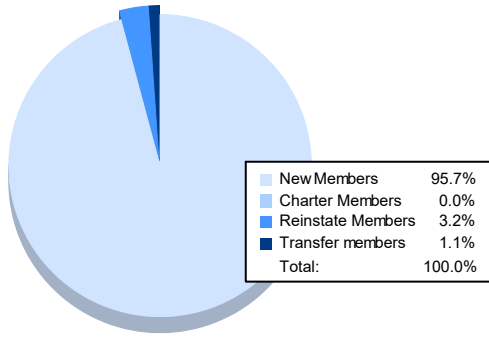

Year	New Clubs	Dropped Clubs	Gain/ Loss Clubs	New Members	Charter Members	Reinstate Members	Transfer Members	Total Member Added	Total Members Dropped	Gain/ Loss Members
2017-2018	0	1	-1	139	0	0	1	140	211	-71
2018-2019	0	0	0	183	0	1	2	186	166	20
2019-2020	0	2	-2	101	1	6	8	116	205	-89
2020-2021	0	0	0	120	0	3	0	123	196	-73
2021-2022	0	1	-1	90	0	3	1	94	163	-69
<b>Average</b>	<b>0</b>	<b>1</b>	<b>-1</b>	<b>127</b>	<b>0</b>	<b>3</b>	<b>2</b>	<b>132</b>	<b>188</b>	<b>-56</b>

### Membership Composition June 2022 Cumulative